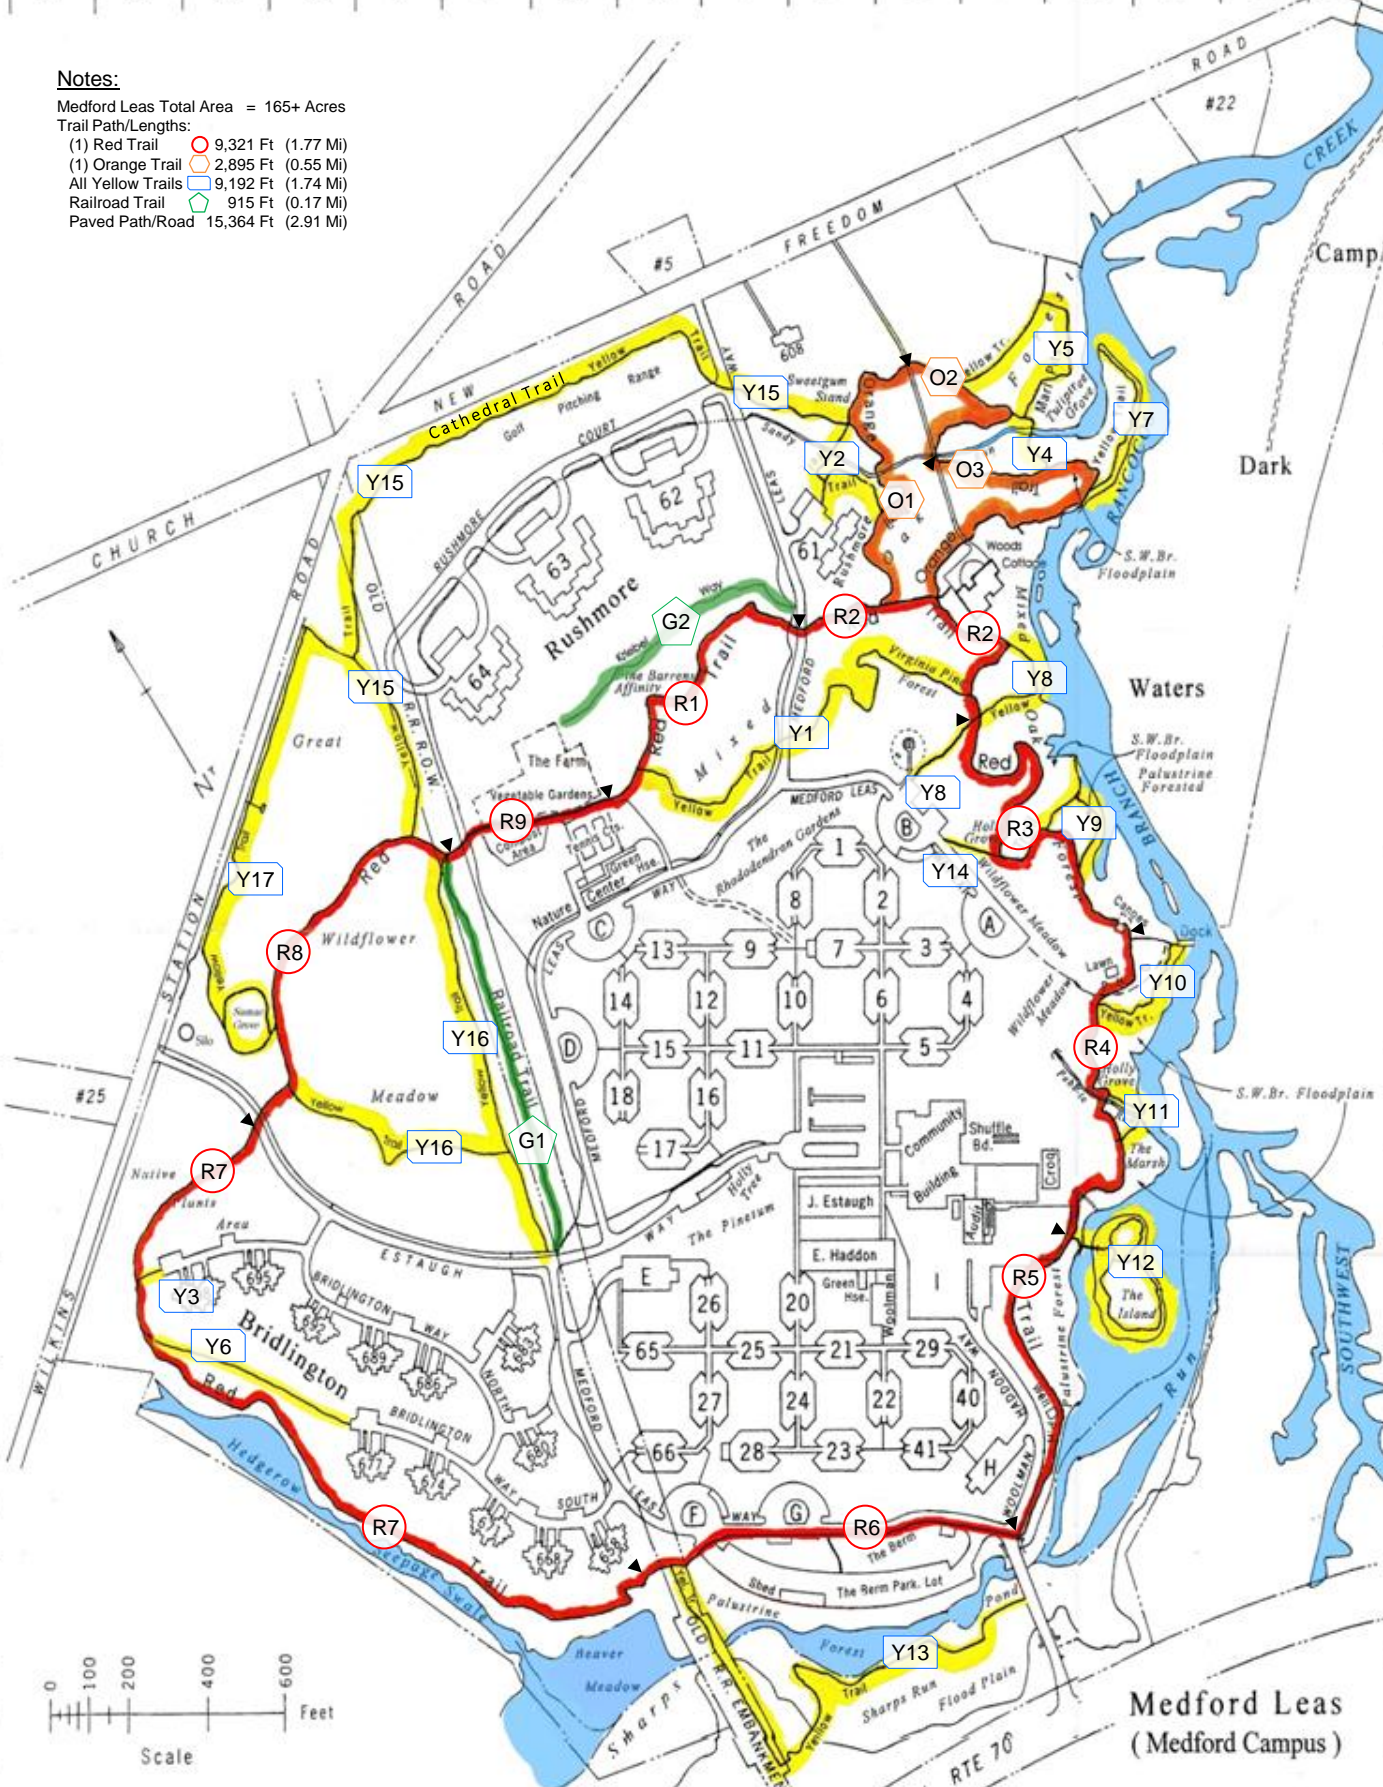

Notes:

Medford Leas Total Area = 165+ Acres

Trail Path/Lengths:

(1) Red Trail ○ 9,321 Ft (1.77 Mi)

(1) Orange Trail ○ 2,895 Ft (0.55 Mi)

All Yellow Trails ○ 9,192 Ft (1.74 Mi)

Railroad Trail ○ 915 Ft (0.17 Mi)

Paved Path/Road 15,364 Ft (2.91 Mi)

Trails System - Medford Campus

Medford Leas
(Medford Campus)